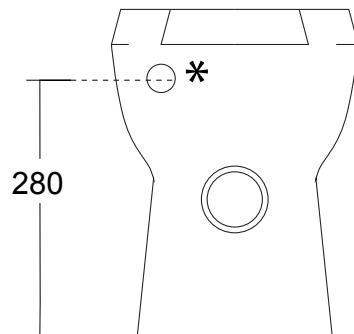

### FLY

**cod. VB1549**

Vaso/Bidet scarico pavimento champagne c/erogatore  
*Floor mounted Wc/Bidet with Floor-trap champagne  
with regulator*

**cod. VB1628**

Vaso/Bidet scarico parete champagne c/erogatore  
*Floor mounted Wc/Bidet with Wall-trap champagne  
with regulator*

**Misure:**

*Measures:*

L 39 P 49 H 41 cm / 15 kg

CE EN 997:2018

\* erogatore acqua

# carico acqua riferito dal muro  
*water load referred to wall*